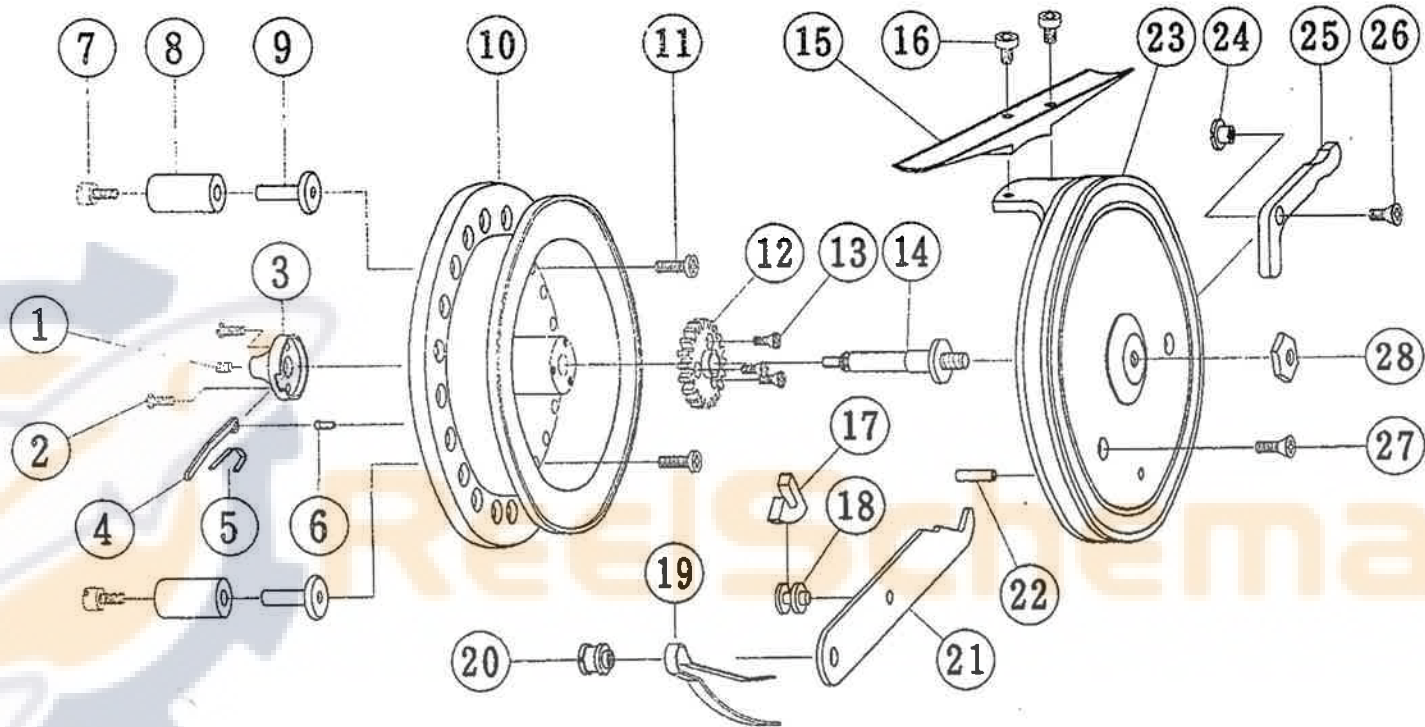

WINTER RUN

NO	PART NAME	NO	PART NAME	NO	PART NAME	NO	PART NAME
1	DRAG ADJ SCREW	8	HANDLE KNOB	15	STAND (FOOT)	22	SPRING PIN
2	S/CAP SCREW	9	H/KNOB SCREW	16	STAND SCREW	23	FRAME
3	SPOOL CAP	10	SPOOL	17	CLICK PAWL	24	LEVER NUT
4	LOCK LEVER	11	H/KNOB SHAFT S/C	18	C/PAWL RIVET	25	CLICK LEVER
5	LEVER SPRING	12	CLICK GEAR	19	C/PAWL SPRING	26	LEVER NUT SCREW
6	LOCK PIN	13	CLICK GEAR SCREW	20	CAM PLATE NUT	27	C/PLATE NUT S/C
7	H/KNOB SCREW	14	MAIN SHAFT	21	C/PAWL CAM PLATE	28	MAIN SHAFT NUT